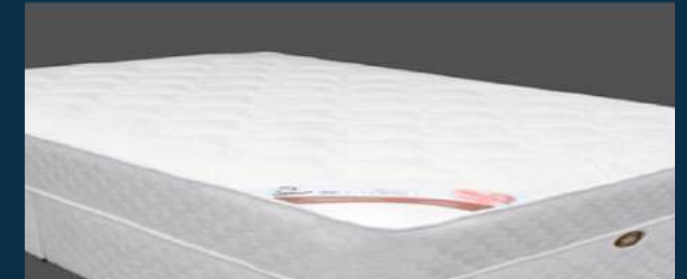

THE RITZY

OPTIONAL EXTRAS

DESK TO BED
Transforms in 3 seconds

*Similar to the Splendid
but without a top shelf*

The Ritzy	Single	Small Double	Double	King Size
Width	2075	2050	2050	NA
Height as Desk	1325	1540	1690	NA
Height as Bed	900	900	900	NA
Depth as Desk	1070	1150	1150	NA
Depth as Bed	1070	1330	1465	NA
Desk Size	550 x 1910	550 x 1910	550 x 1910	NA
Mattress Size	920 x 1905	1220 x 1905	1375 x 1905	NA

Mattress

STANDARD COLOURS

OPTIONAL COLOURS

GET IN TOUCH TODAY!

AGHAMORE, BALLYHAUNIS, CO. MAYO, F35 T288

Tel: 094 93 67302 Web: www.hiddenbed.ie Email: info@lynmore.com