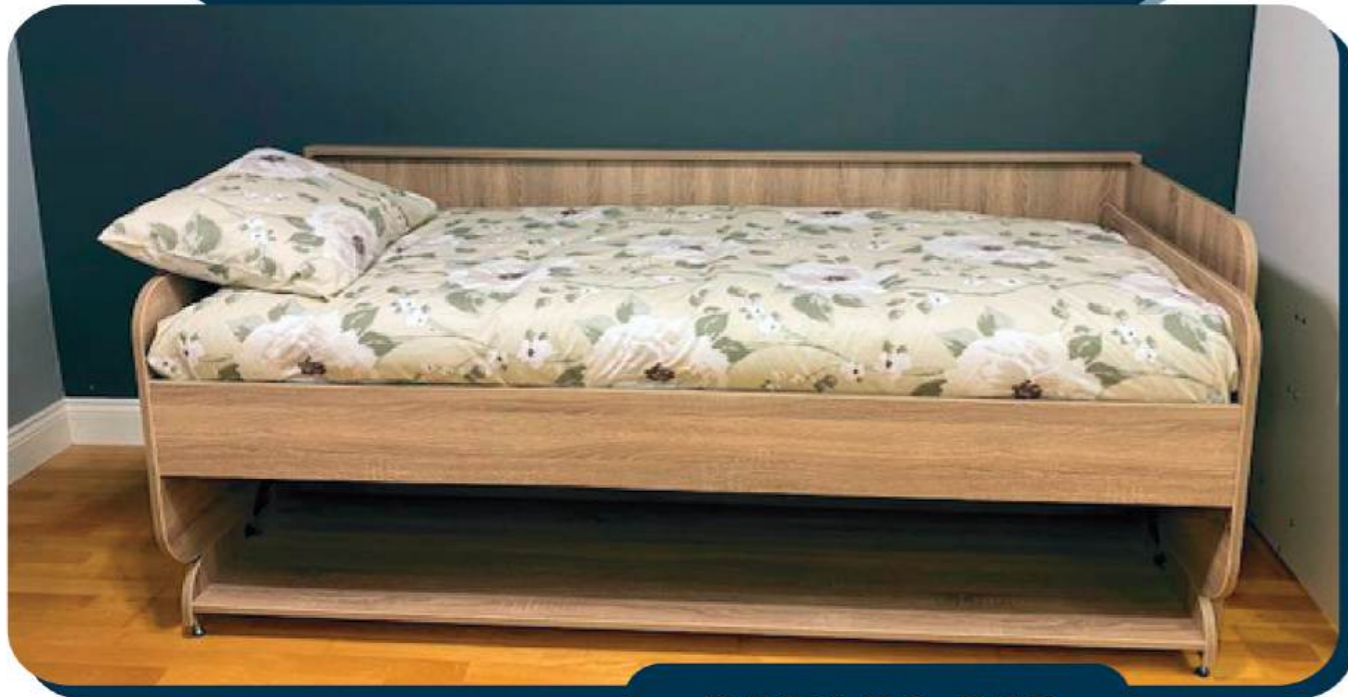

THE COSY

Combines bed, fireplace and tv in one!

From Day to night in seconds

The Cosy	Single	Small Double	Double	King Size
Width	1085	1385	1535	1685
Height	2275	2275	2275	2355
Fold Up	500	500	500	500
Depth as Bed	990	1295	1445	1595
Mattress Size	920 x 1905	1220 x 1905	1375 x 1905	1525 x 1980

THE RITZY

OPTIONAL EXTRAS

DESK TO BED
Transforms in 3 seconds

*Similar to the Splendid
but without a top shelf*

The Ritzy	Single	Small Double	Double	King Size
Width	2075	2050	2050	NA
Height as Desk	1325	1540	1690	NA
Height as Bed	900	900	900	NA
Depth as Desk	1070	1150	1150	NA
Depth as Bed	1070	1330	1465	NA
Desk Size	550 x 1910	550 x 1910	550 x 1910	NA
Mattress Size	920 x 1905	1220 x 1905	1375 x 1905	NA